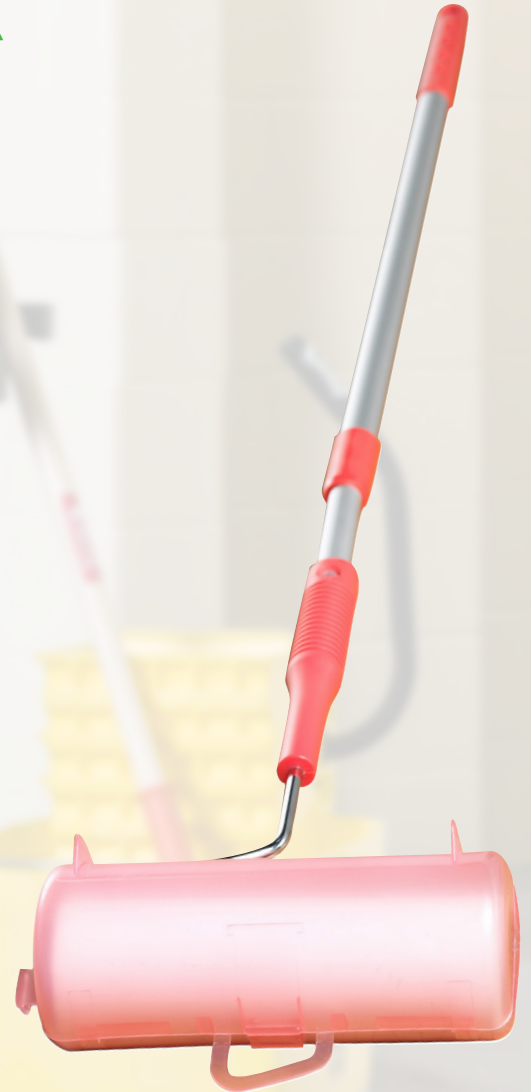

CLEANING

LONG HANDLE LINT ROLLER

Extendable Up to 61 Inches!

FEATURES

- Long handle eliminates the need for the worker to bend; reducing back strain and injuries
- Excellent for cleaning hard to reach areas or carpet along baseboard
- Efficient and quiet; quickly clean up public areas without creating excessive noise and disruption
- Handle extends up to 61”
- 60 sheets per roll; 6.25” wide sheets

Make cleaning loose debris quiet, efficient, and stress-free. The extendable handle reduces back strain, making the user less prone to injury. This product is perfect for: hospitality, restaurants, commercial facilities, long-term healthcare, and schools/universities.